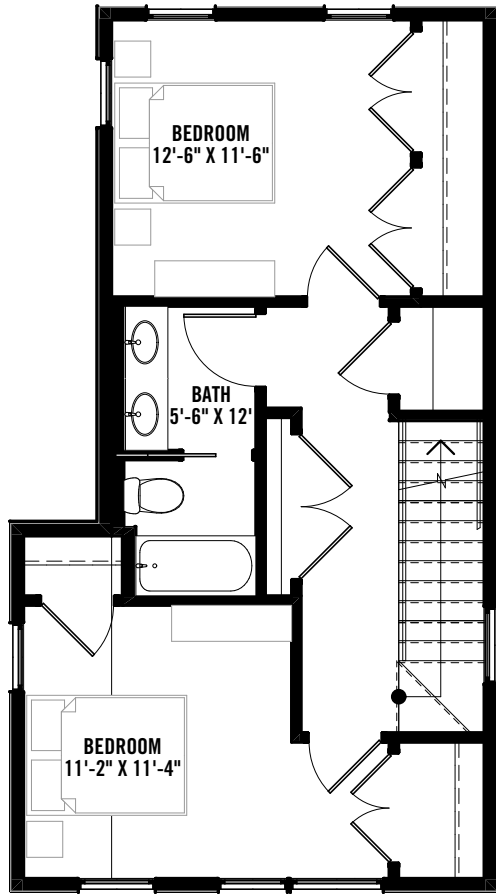

THE OVERLOOK
Unit J - 5BR First Floor
5 BEDS / 3 BATHS
2,230 NSF

2nd Floor

Lower Level

THE OVERLOOK
Unit J - 5BR
5 BEDS / 3 BATHS
2,230 NSF