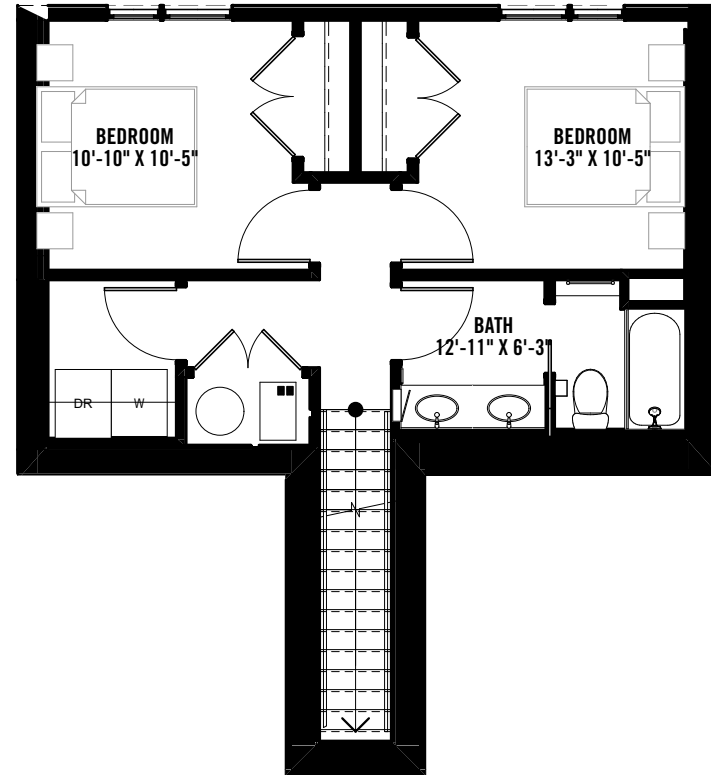

THE OVERLOOK
Unit J - 5BR First Floor
5 BEDS / 3 BATHS
2,230 NSF

2nd Floor

Lower Level

THE OVERLOOK
Unit J - 5BR
5 BEDS / 3 BATHS
2,230 NSF