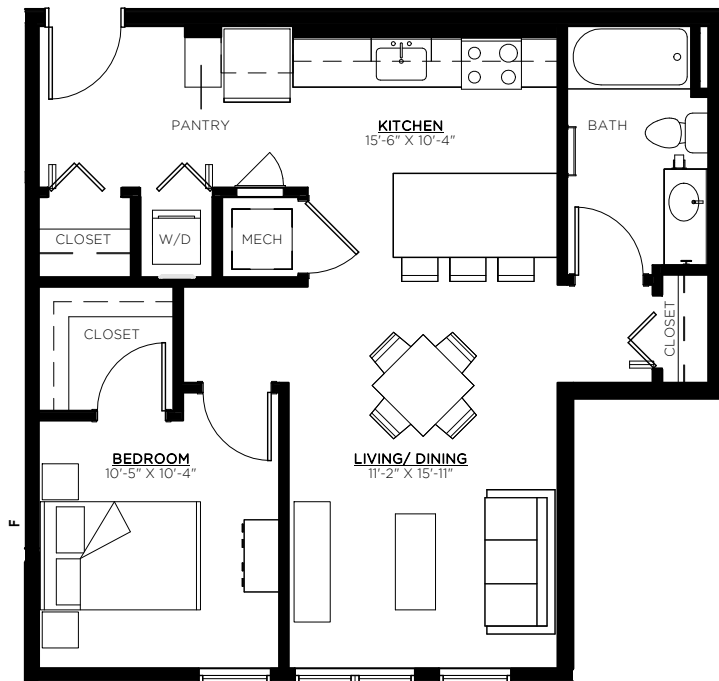

**1 BED / 1 BATH - UNIT 1A**  
**716 SF**

**FLOOR PLAN**

ALLEY POYNER MACCHIETTO ARCHITECTURE

**1 BED / 1 BATH - UNIT 1B**  
**723 SF**

FLOOR PLAN

ALLEY POYNER MACCHIETTO ARCHITECTURE

**1 BED / 1 BATH (TYPE A) - UNIT 1C**  
**832 SF**

FLOOR PLAN

ALLEY POYNER MACCHIETTO ARCHITECTURE

**1 BED / 1 BATH - UNIT 1D**  
**736 SF**

FLOOR PLAN

ALLEY POYNER MACCHIETTO ARCHITECTURE