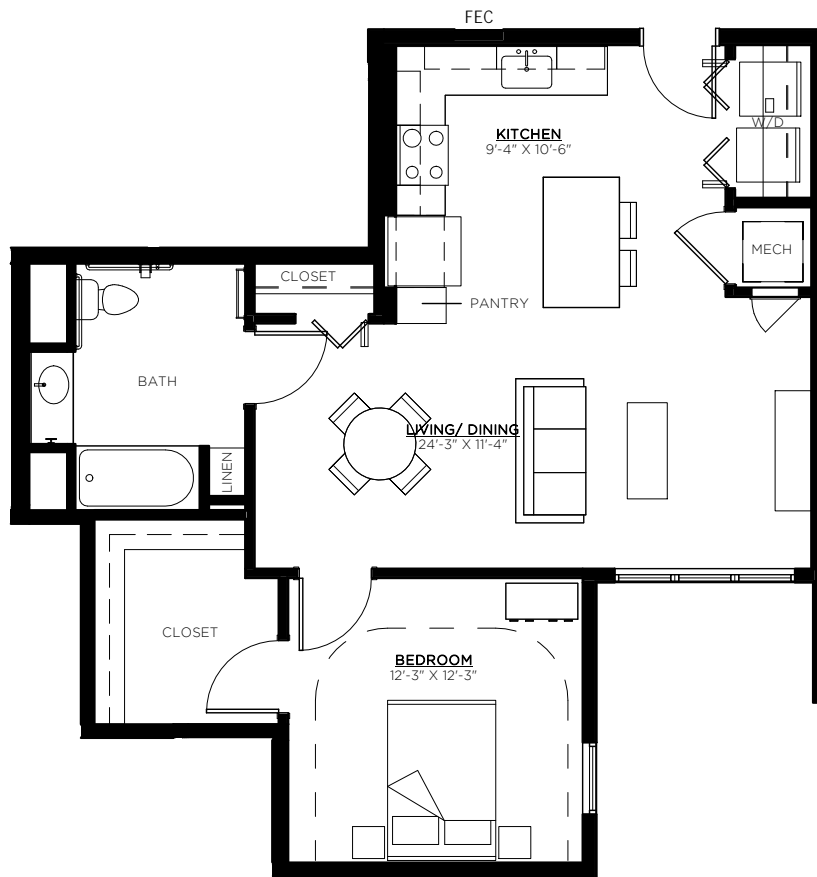

**1 BED / 1 BATH - UNIT 1A**  
**716 SF**

**FLOOR PLAN**

ALLEY POYNER MACCHIETTO ARCHITECTURE

**1 BED / 1 BATH - UNIT 1B**  
**723 SF**

FLOOR PLAN

ALLEY POYNER MACCHIETTO ARCHITECTURE

**1 BED / 1 BATH (TYPE A) - UNIT 1C**  
**832 SF**

FLOOR PLAN

ALLEY POYNER MACCHIETTO ARCHITECTURE

**1 BED / 1 BATH - UNIT 1D**  
**736 SF**

FLOOR PLAN

ALLEY POYNER MACCHIETTO ARCHITECTURE