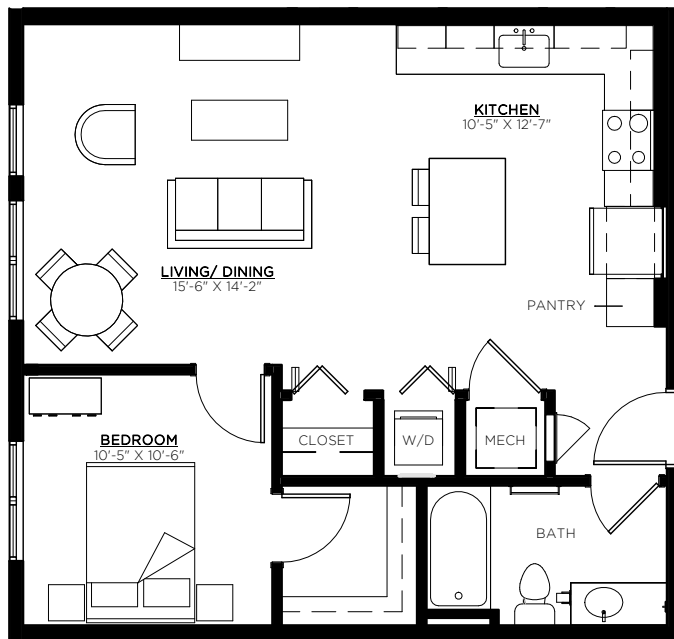

**1 BED / 1 BATH - UNIT 1A**  
**716 SF**

**FLOOR PLAN**

ALLEY POYNER MACCHIETTO ARCHITECTURE

**1 BED / 1 BATH - UNIT 1B**  
**723 SF**

FLOOR PLAN

ALLEY POYNER MACCHIETTO ARCHITECTURE

**1 BED / 1 BATH (TYPE A) - UNIT 1C**  
**832 SF**

FLOOR PLAN

ALLEY POYNER MACCHIETTO ARCHITECTURE

**1 BED / 1 BATH - UNIT 1D**  
**736 SF**

FLOOR PLAN

ALLEY POYNER MACCHIETTO ARCHITECTURE