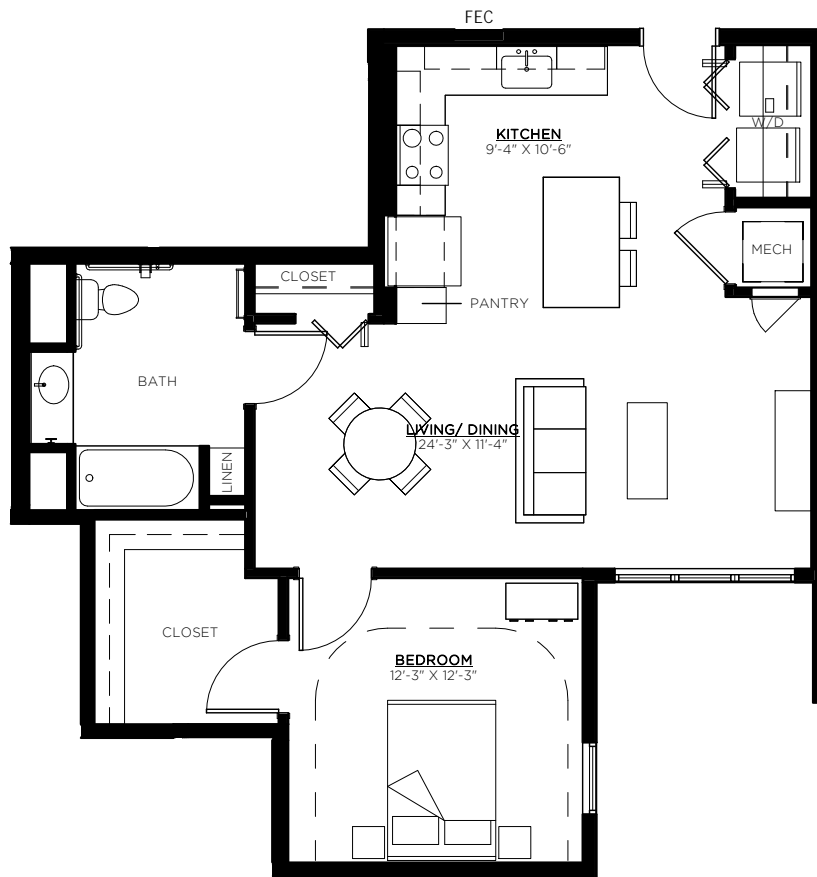

1 BED / 1 BATH - UNIT 1A
716 SF

FLOOR PLAN

ALLEY POYNER MACCHIETTO ARCHITECTURE

1 BED / 1 BATH - UNIT 1B
723 SF

FLOOR PLAN

ALLEY POYNER MACCHIETTO ARCHITECTURE

1 BED / 1 BATH (TYPE A) - UNIT 1C
832 SF

FLOOR PLAN

ALLEY POYNER MACCHIETTO ARCHITECTURE

1 BED / 1 BATH - UNIT 1D
736 SF

FLOOR PLAN

ALLEY POYNER MACCHIETTO ARCHITECTURE