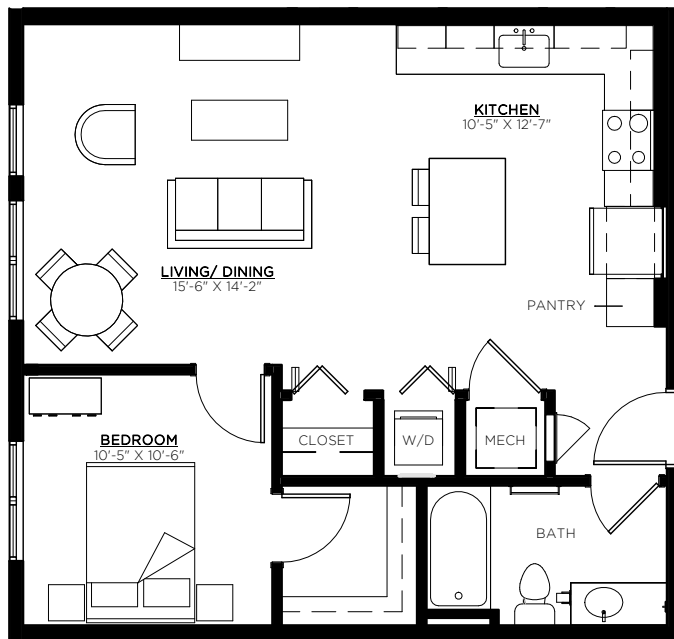

1 BED / 1 BATH - UNIT 1A
716 SF

FLOOR PLAN

ALLEY POYNER MACCHIETTO ARCHITECTURE

1 BED / 1 BATH - UNIT 1B
723 SF

FLOOR PLAN

ALLEY POYNER MACCHIETTO ARCHITECTURE

1 BED / 1 BATH (TYPE A) - UNIT 1C
832 SF

FLOOR PLAN

ALLEY POYNER MACCHIETTO ARCHITECTURE

1 BED / 1 BATH - UNIT 1D
736 SF

FLOOR PLAN

ALLEY POYNER MACCHIETTO ARCHITECTURE