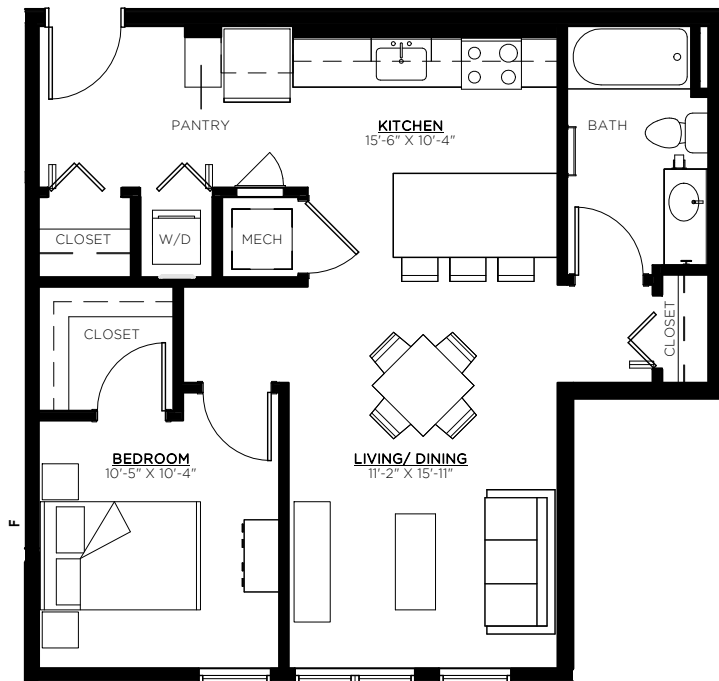

1 BED / 1 BATH - UNIT 1A
716 SF

FLOOR PLAN

ALLEY POYNER MACCHIETTO ARCHITECTURE

1 BED / 1 BATH - UNIT 1B
723 SF

FLOOR PLAN

ALLEY POYNER MACCHIETTO ARCHITECTURE

1 BED / 1 BATH (TYPE A) - UNIT 1C
832 SF

FLOOR PLAN

ALLEY POYNER MACCHIETTO ARCHITECTURE

1 BED / 1 BATH - UNIT 1D
736 SF

FLOOR PLAN

ALLEY POYNER MACCHIETTO ARCHITECTURE