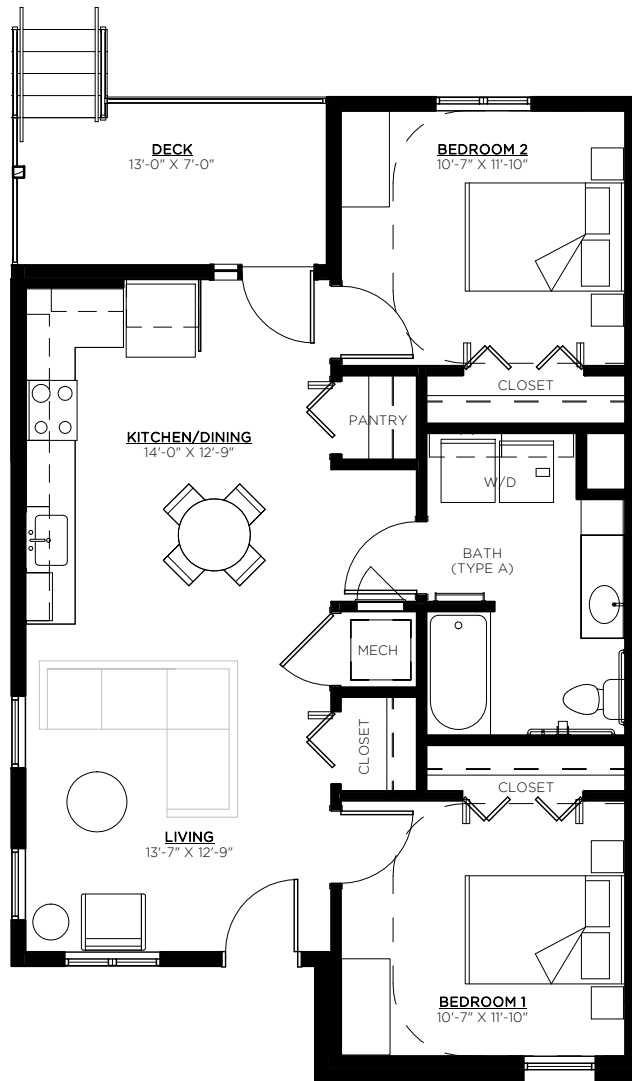

2 BED / 1 BATH - UNIT 2A
1032 SF

FLOOR PLAN

ALLEY POYNER MACCHIETTO ARCHITECTURE

2 BED / 1 BATH - UNIT 2B
894 SF

FLOOR PLAN

ALLEY POYNER MACCHIETTO ARCHITECTURE

2 BED / 1 BATH (TYPE A) - UNIT 2C
994 SF

FLOOR PLAN

ALLEY POYNER MACCHIETTO ARCHITECTURE

2 BED / 1 BATH (TYPE A) - UNIT 2D
923 SF

FLOOR PLAN

ALLEY POYNER MACCHIETTO ARCHITECTURE

2 BED / 1 BATH - UNIT 2E
923 SF

FLOOR PLAN

ALLEY POYNER MACCHIETTO ARCHITECTURE