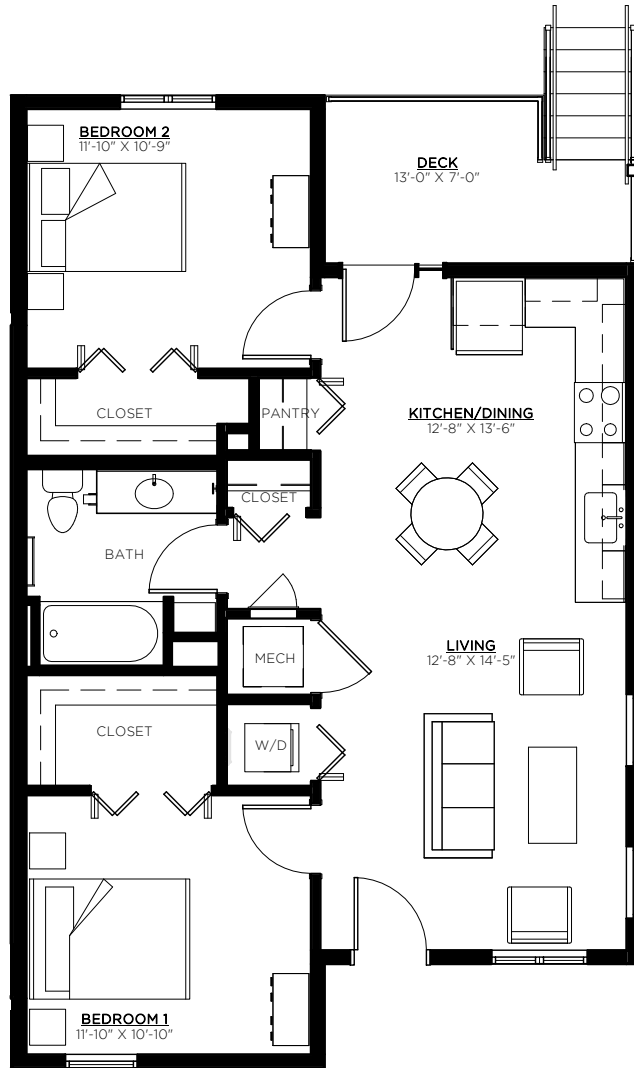

2 BED / 1 BATH - UNIT 2A
1032 SF

FLOOR PLAN

ALLEY POYNER MACCHIETTO ARCHITECTURE

2 BED / 1 BATH - UNIT 2B
894 SF

FLOOR PLAN

ALLEY POYNER MACCHIETTO ARCHITECTURE

2 BED / 1 BATH (TYPE A) - UNIT 2C
994 SF

FLOOR PLAN

ALLEY POYNER MACCHIETTO ARCHITECTURE

2 BED / 1 BATH (TYPE A) - UNIT 2D
923 SF

FLOOR PLAN

ALLEY POYNER MACCHIETTO ARCHITECTURE

2 BED / 1 BATH - UNIT 2E
923 SF

FLOOR PLAN

ALLEY POYNER MACCHIETTO ARCHITECTURE