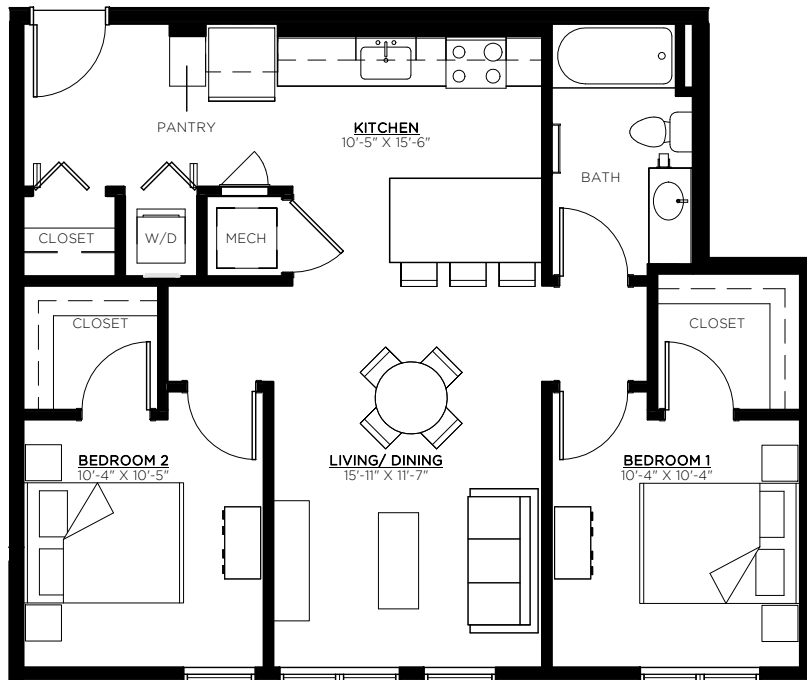

2 BED / 1 BATH - UNIT 2A
1032 SF

FLOOR PLAN

ALLEY POYNER MACCHIETTO ARCHITECTURE

2 BED / 1 BATH - UNIT 2B
894 SF

FLOOR PLAN

ALLEY POYNER MACCHIETTO ARCHITECTURE

2 BED / 1 BATH (TYPE A) - UNIT 2C
994 SF

FLOOR PLAN

ALLEY POYNER MACCHIETTO ARCHITECTURE

2 BED / 1 BATH (TYPE A) - UNIT 2D
923 SF

FLOOR PLAN

ALLEY POYNER MACCHIETTO ARCHITECTURE

2 BED / 1 BATH - UNIT 2E
923 SF

FLOOR PLAN

ALLEY POYNER MACCHIETTO ARCHITECTURE