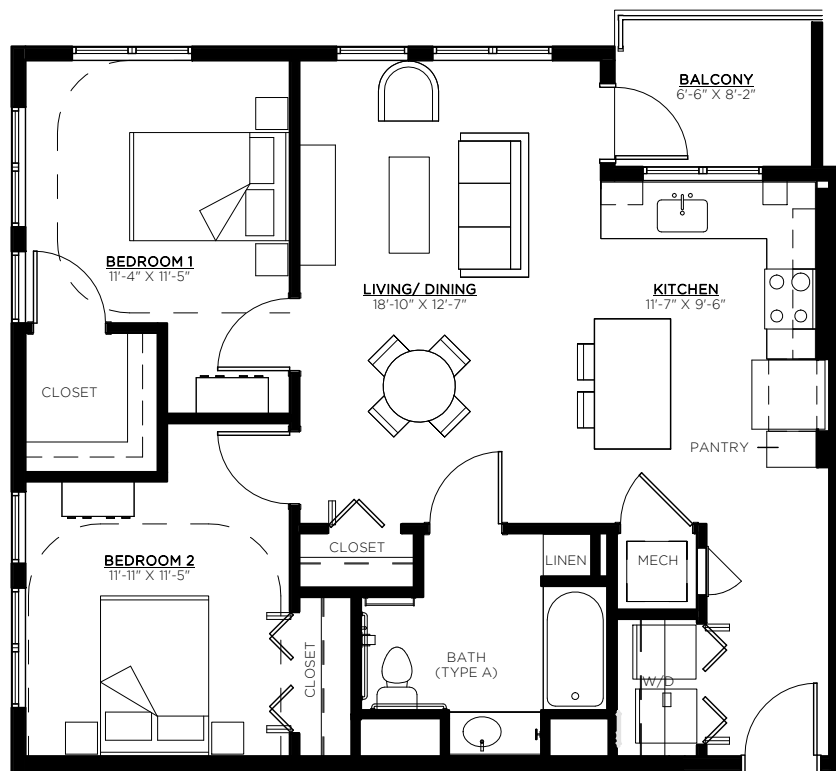

2 BED / 1 BATH - UNIT 2A
1032 SF

FLOOR PLAN

ALLEY POYNER MACCHIETTO ARCHITECTURE

2 BED / 1 BATH - UNIT 2B
894 SF

FLOOR PLAN

ALLEY POYNER MACCHIETTO ARCHITECTURE

2 BED / 1 BATH (TYPE A) - UNIT 2C
994 SF

FLOOR PLAN

ALLEY POYNER MACCHIETTO ARCHITECTURE

2 BED / 1 BATH (TYPE A) - UNIT 2D
923 SF

FLOOR PLAN

ALLEY POYNER MACCHIETTO ARCHITECTURE

2 BED / 1 BATH - UNIT 2E
923 SF

FLOOR PLAN

ALLEY POYNER MACCHIETTO ARCHITECTURE