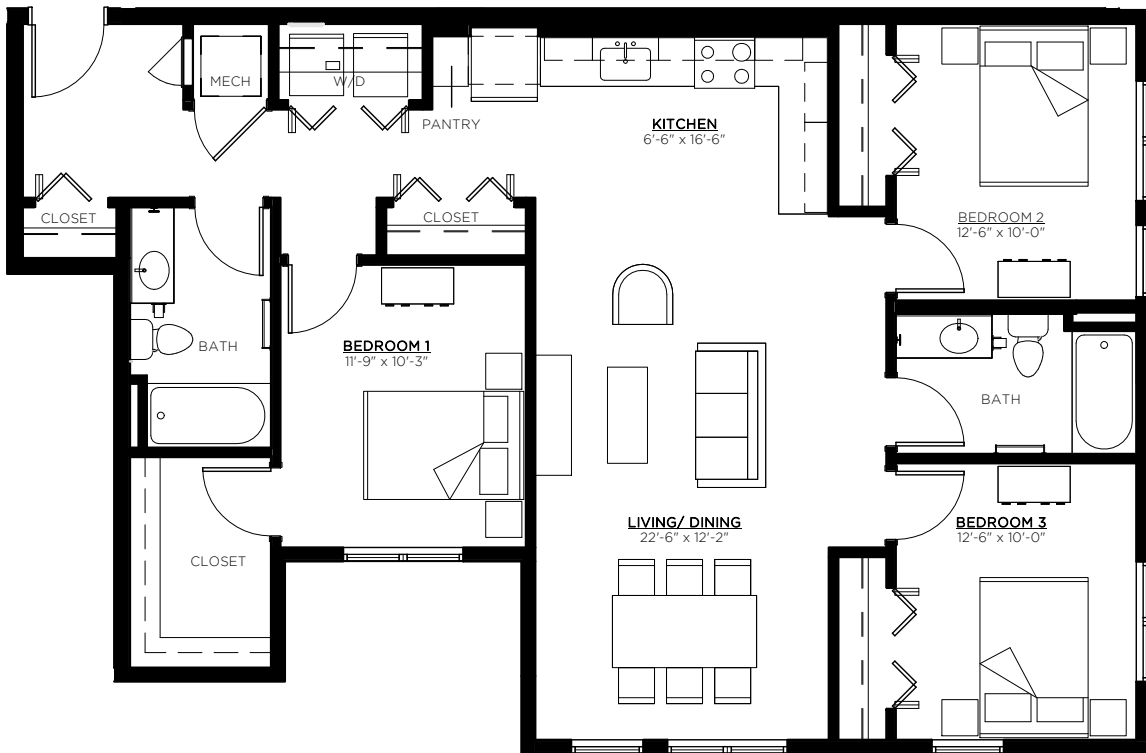

**3 BED / 2 BATH - UNIT 3A**  
**1162 SF**

FLOOR PLAN

ALLEY POYNER MACCHIETTO ARCHITECTURE

**3 BED / 2 BATH - UNIT 3B**  
**1194 SF**

FLOOR PLAN

ALLEY POYNER MACCHIETTO ARCHITECTURE

**3 BED / 2 BATH - UNIT 3C**  
**1392 SF**

FLOOR PLAN

ALLEY POYNER MACCHIETTO ARCHITECTURE