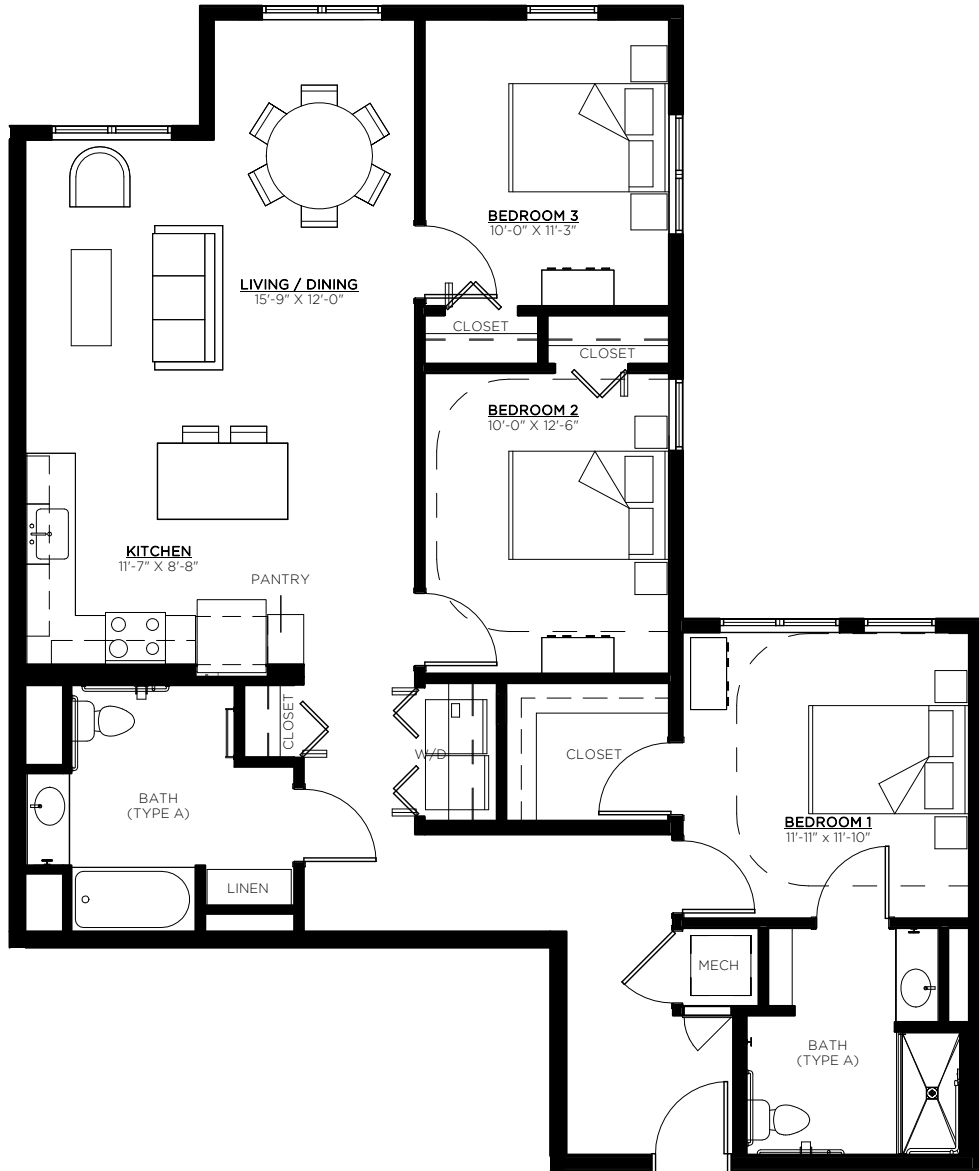

**3 BED / 2 BATH - UNIT 3A**  
**1162 SF**

FLOOR PLAN

ALLEY POYNER MACCHIETTO ARCHITECTURE

**3 BED / 2 BATH - UNIT 3B**  
**1194 SF**

FLOOR PLAN

ALLEY POYNER MACCHIETTO ARCHITECTURE

**3 BED / 2 BATH - UNIT 3C**  
**1392 SF**

FLOOR PLAN

ALLEY POYNER MACCHIETTO ARCHITECTURE