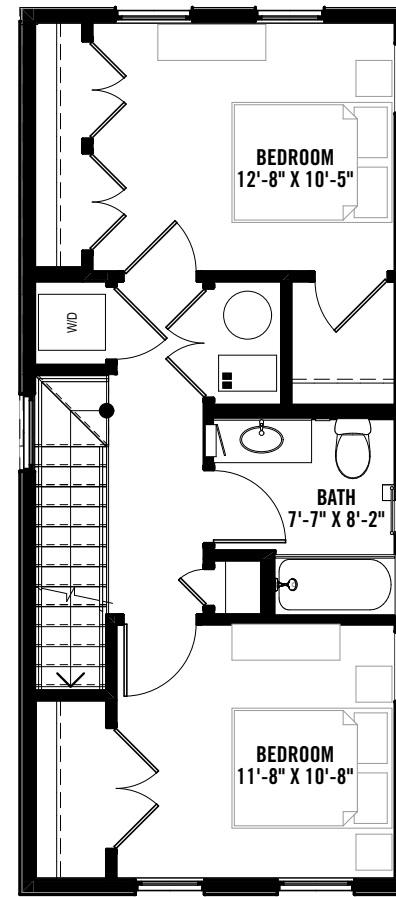

1st Floor

2nd Floor

THE OVERLOOK
Unit A - 2BR Townhouse
2 BEDS / 2 BATHS
1,166 NSF

1st Floor

2nd Floor

THE OVERLOOK
Units B - 2 Townhouses
2 BEDS / 2 BATHS
1,075 NSF

THE OVERLOOK
Unit E1 - 2BR First Floor Flat
2 BEDS / 2 BATHS
1,207 NSF

THE OVERLOOK
Unit E1 - 2BR Second Floor Flat
2 BEDS / 2 BATHS
1,145 NSF

1st Floor

2nd Floor

THE OVERLOOK
Unit K - 2BR Duplex
2 BEDS / 2 BATHS
1,175 NSF