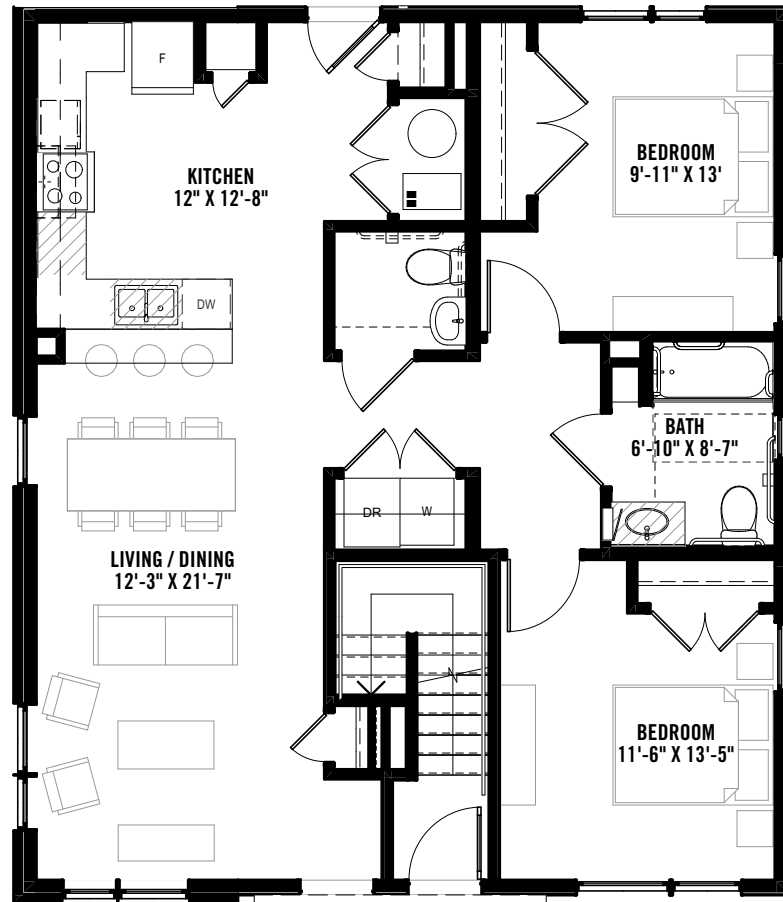

1st Floor

2nd Floor

THE OVERLOOK
Unit A - 2BR Townhouse
2 BEDS / 2 BATHS
1,166 NSF

1st Floor

2nd Floor

THE OVERLOOK
Units B - 2 Townhouses
2 BEDS / 2 BATHS
1,075 NSF

THE OVERLOOK
Unit E1 - 2BR First Floor Flat
2 BEDS / 2 BATHS
1,207 NSF

THE OVERLOOK
Unit E1 - 2BR Second Floor Flat
2 BEDS / 2 BATHS
1,145 NSF

1st Floor

2nd Floor

THE OVERLOOK
Unit K - 2BR Duplex
2 BEDS / 2 BATHS
1,175 NSF