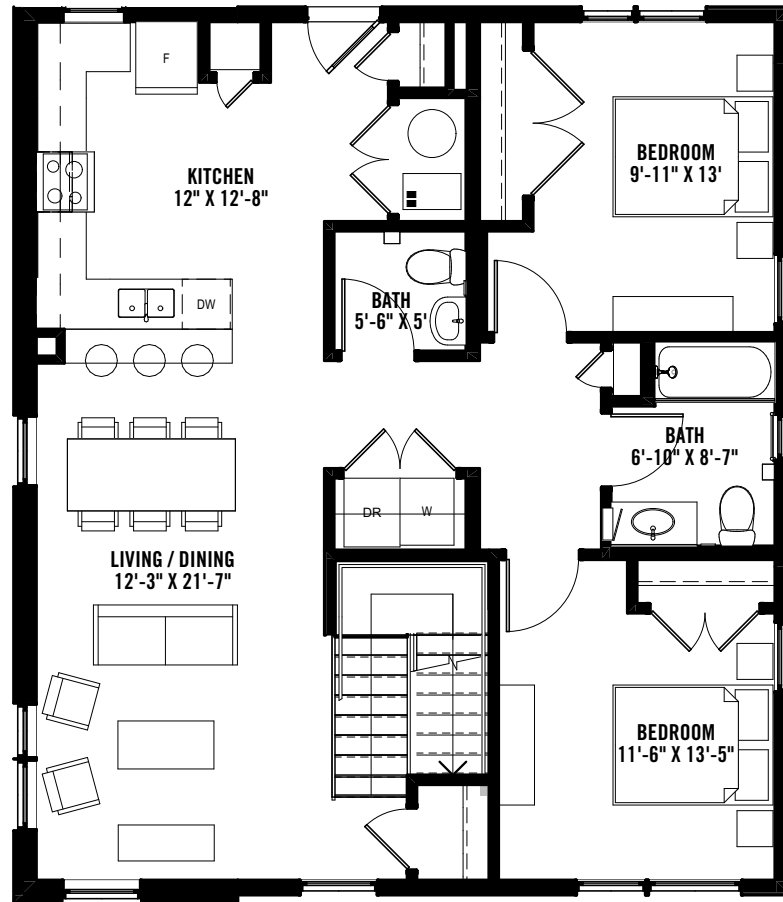

1st Floor

2nd Floor

THE OVERLOOK
Unit A - 2BR Townhouse
2 BEDS / 2 BATHS
1,166 NSF

1st Floor

2nd Floor

THE OVERLOOK
Units B - 2 Townhouses
2 BEDS / 2 BATHS
1,075 NSF

THE OVERLOOK
Unit E1 - 2BR First Floor Flat
2 BEDS / 2 BATHS
1,207 NSF

THE OVERLOOK
Unit E1 - 2BR Second Floor Flat
2 BEDS / 2 BATHS
1,145 NSF

1st Floor

2nd Floor

THE OVERLOOK
Unit K - 2BR Duplex
2 BEDS / 2 BATHS
1,175 NSF