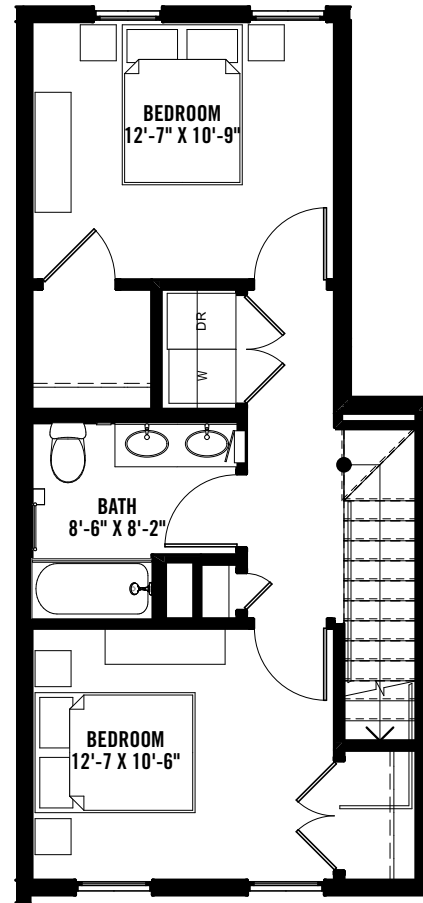

1st Floor

2nd Floor

THE OVERLOOK
Unit A - 2BR Townhouse
2 BEDS / 2 BATHS
1,166 NSF

1st Floor

2nd Floor

THE OVERLOOK
Units B - 2 Townhouses
2 BEDS / 2 BATHS
1,075 NSF

THE OVERLOOK
Unit E1 - 2BR First Floor Flat
2 BEDS / 2 BATHS
1,207 NSF

THE OVERLOOK
Unit E1 - 2BR Second Floor Flat
2 BEDS / 2 BATHS
1,145 NSF

1st Floor

2nd Floor

THE OVERLOOK
Unit K - 2BR Duplex
2 BEDS / 2 BATHS
1,175 NSF