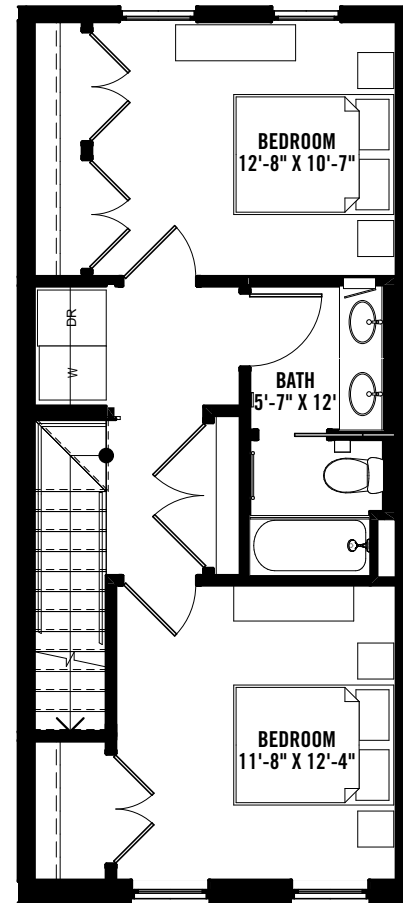

1st Floor

2nd Floor

THE OVERLOOK
Unit A - 2BR Townhouse
2 BEDS / 2 BATHS
1,166 NSF

1st Floor

2nd Floor

THE OVERLOOK
Units B - 2 Townhouses
2 BEDS / 2 BATHS
1,075 NSF

THE OVERLOOK
Unit E1 - 2BR First Floor Flat
2 BEDS / 2 BATHS
1,207 NSF

THE OVERLOOK
Unit E1 - 2BR Second Floor Flat
2 BEDS / 2 BATHS
1,145 NSF

1st Floor

2nd Floor

THE OVERLOOK
Unit K - 2BR Duplex
2 BEDS / 2 BATHS
1,175 NSF