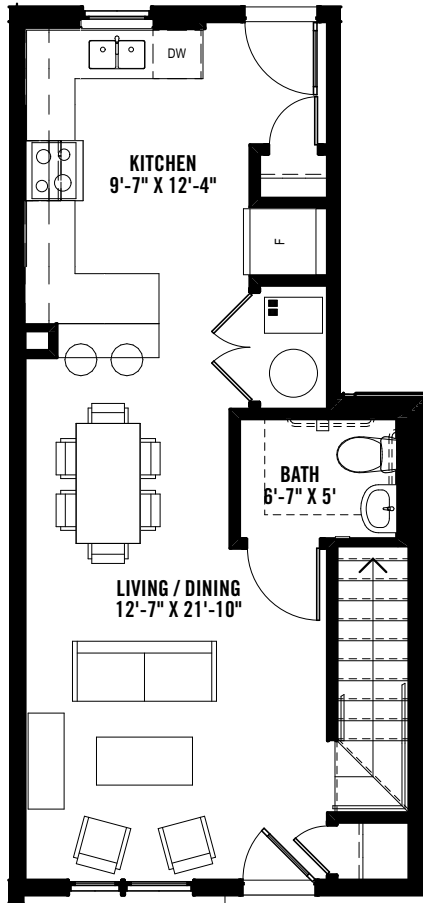

1st Floor

2nd Floor

THE OVERLOOK
Unit A - 2BR Townhouse
2 BEDS / 2 BATHS
1,166 NSF

1st Floor

2nd Floor

THE OVERLOOK
Units B - 2 Townhouses
2 BEDS / 2 BATHS
1,075 NSF

THE OVERLOOK
Unit E1 - 2BR First Floor Flat
2 BEDS / 2 BATHS
1,207 NSF

THE OVERLOOK
Unit E1 - 2BR Second Floor Flat
2 BEDS / 2 BATHS
1,145 NSF

1st Floor

2nd Floor

THE OVERLOOK
Unit K - 2BR Duplex
2 BEDS / 2 BATHS
1,175 NSF