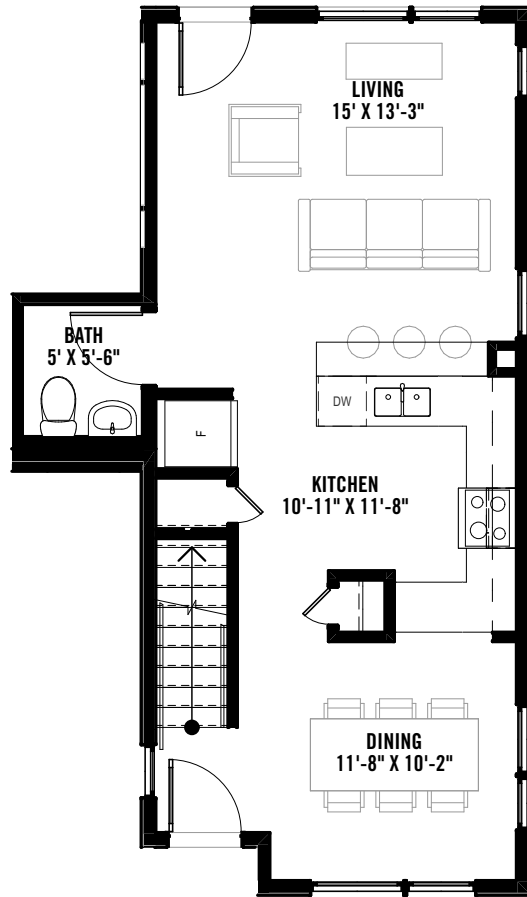

1st Floor

2nd Floor

THE OVERLOOK
Unit A - 2BR Townhouse
2 BEDS / 2 BATHS
1,166 NSF

1st Floor

2nd Floor

THE OVERLOOK
Units B - 2 Townhouses
2 BEDS / 2 BATHS
1,075 NSF

THE OVERLOOK
Unit E1 - 2BR First Floor Flat
2 BEDS / 2 BATHS
1,207 NSF

THE OVERLOOK
Unit E1 - 2BR Second Floor Flat
2 BEDS / 2 BATHS
1,145 NSF

1st Floor

2nd Floor

THE OVERLOOK
Unit K - 2BR Duplex
2 BEDS / 2 BATHS
1,175 NSF