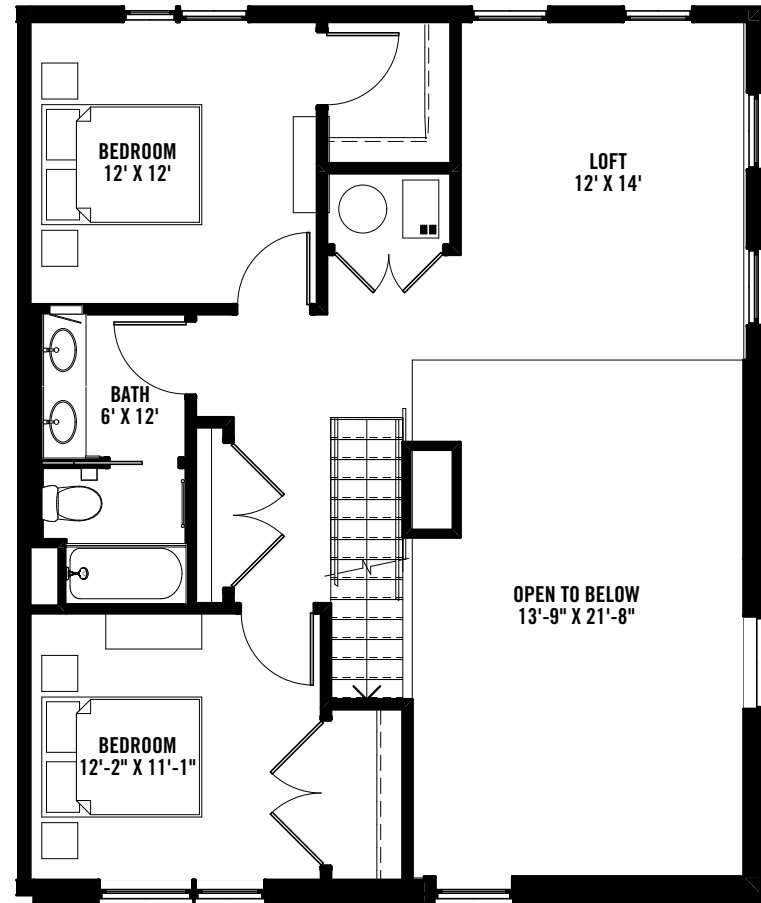

1st Floor

2nd Floor

THE OVERLOOK
Unit D1 or D2 - 4BR Townhouse
4 BEDS / 3 BATHS
1,978 NSF